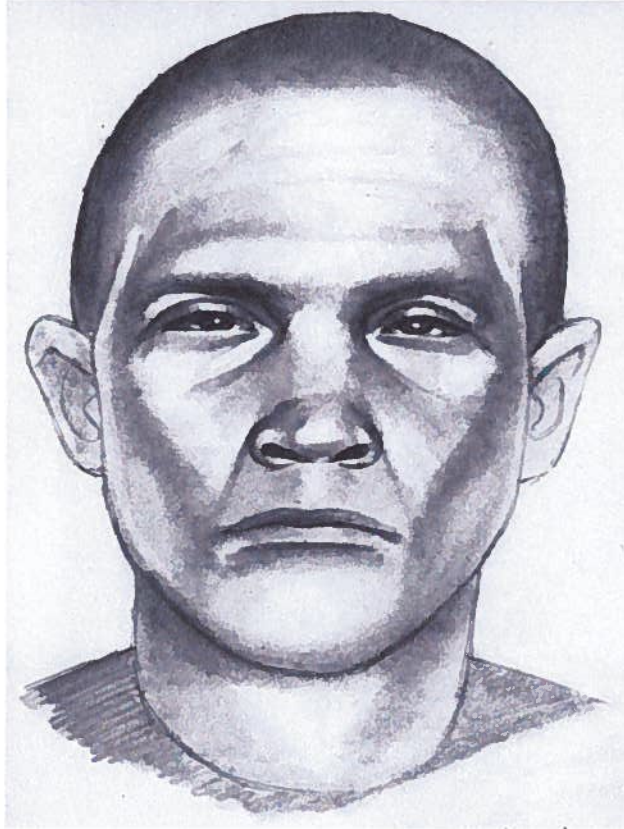

WANTED

BALTIMORE POLICE DEPARTMENT

**Black, Male, Age 30's
6'03" / slim build
Medium complexion**

I am attempting to identify the person shown above whose image was created by a Police Sketch artist. This suspect is wanted in reference to an Armed Robbery Home Invasion which occurred on 8/23/11 2304 hours at 3028 Guilford Ave. The suspect was last seen wearing a dark color t-shirt possible green, dark color work pants, and work boots. Anyone with information to the identity of the above suspect please contact Detective Goertz at ND/DDU. Thanks for your assistance.

Detective Name: P. Goertz
Contact Number: 410-367-3105

CC# 115H11204
CID Case# 2011A2655